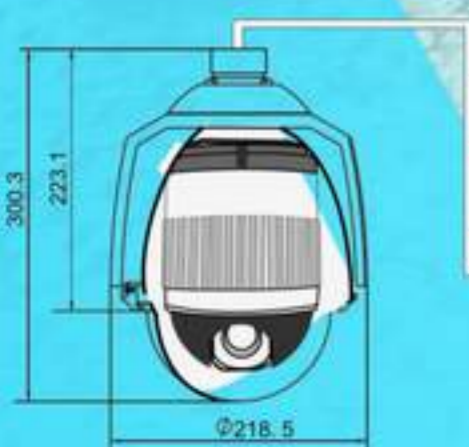

## Features

- Enhanced Spherical Privacy Zone Masking Function
- 1/4" Hitachi 22x/23x/35x Day/Night zoom camera
- Auto IR Cut Filter Removal (ICR) (23x/35x only)
- Image Stabilization (23x/35x only)
- Weather-proof Metal Housing
- High Performance DSP
- Lead Free Electronics
- Dual Fans and Heater
- SMART Lens Control
- 128 preset points
- 8 Cruise Groups
- 2 Private Zones
- Alarm option

Specifications	Hitachi 23X	Hitachi 22X	Hitachi 35X
Pan	360° continuous rotation 0.5°/S 280°/S		
Tilt	180° auto-flip 0°/S 180°/S		
Preset Positions	128 , rotation speed & idle time programmable		
Cruise Tours	8 Groups, 16 Preset Positions for each group		
Scanning	Scanning speed, idle time programmable		
OSD Menu	Yes		
Privacy Zone Masking	2		
Camera Control	RS485		
Protocols	Videotrec, Pelco-D, Pelco-P, Kalatel, Samsung		
Image Sensor	1/4" Sony CCD		
Effective Pixels	380,000 pixels in NTSC		
Horizontal Resolution	520 TV lines	480 TV lines	540 TV lines
Lens	F=1.6 f3.6~82.8mm	F=1.4 f4~88mm	F3.4-119mm,
Optical Zoom	23x zoom	22x zoom	35x zoom
Digital Zoom	12x zoom		
Angle of View	54°(wide end), 2.5°(tele end)	47.3°(wide end), 2.2°(tele end)	55.8°at 3.4mm (wide), 1.7°at 119mm(tele)
Focal Length	0.01M (wide end), 1.0M (tele end)		
Minimum Illumination	1 lux to 0.001 lux	1 lux to 0.002 lux	0.55 lux to 0.00018 lux
S/N Ratio	More than 50 dB		
Electronic Shutter	1/50 to 1/30,000s		1/2 to 1/30,000
Power Supply	24VAC/ 24VDC 2.3A		
Ambient environment	Temperature: -40°C-60°C Humidity: < 90% RH		
Contents of Box	Manual, PTZ with housing, Light weight wall mount, screw driver, clear cover, RS485 connector, DVR CD		
Ship Weight	Approx. 13.4lbs (6.1 kg)		
Box Dimension	300mm x 300mm x 500mm		
Cover Options			
Mouning Options			