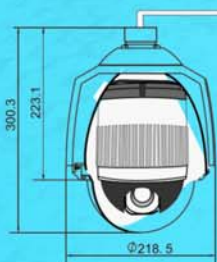

Features

- Enhanced Spherical Privacy Zone Masking Function
- 1/4" Sony 36X Day/Night zoom camera
- Auto IR Cut Filter Removal (ICR)
- Image Stabilization
- Weather-proof Metal Housing
- High Performance DSP
- Lead Free Electronics
- Dual Fans and Heater
- SMART Lens Control
- 128 preset points
- 8 Cruise Groups
- 2 Private Zones
- Alarm option

Specifications	Sony 36X
Pan	360° Continuous rotation 0.5°/s~280°/s
Tilt	180° auto-flip 0.5°/s~180°/s
Presets	128, rotation speed & idle time programmable
Cruise	8 Group, 16 preset positions for each group
Scanning	Points, scanning speed and idle time programmable
OSD	yes
Privacy Zone Masking	2
Protocols	Videotec, Pelco-P, Pelco-D, Kalatel, Samsung
Control	Rs485
Image Device	sony 1/4" Exview HAD CCD
Effective Picture Elements	380,000 pixels in NTSC
Effective Zoom	432x with optical zoom
Viewing Angle	57.8° (wide end) to 1.7° (tele end)
Minimum Illumination	1/60 sec. mode: 1.4 lux typical (F1.6, 50 IRE) / 1/4 sec. mode: 0.1 lux typical (F1.6, 50 IRE)
Operating Environment	Temperature: -40°C -60°C Humidity: < 90% RH
S/N Ratio	More than 50dB
Shutter Speed	1/1~1/10,000 s, 22 steps
Picture Effects	E-Flip, Nega Art, Black & White, Mirror Image
Camera Operation Switch	Zoom tele, Zoom wide
Video Output	VBS: 1.0 Vp-p (sync negative), Y/C Output
Camera Control Interface	VISCA (TTL signal level), baud rate: 9.6 Kb/s, 19.2 Kb/s, 38.4Kb/s, 1 or 2 Stop bit selectable
Power Requirement	2.4Amps at 24VAC/DC
Contents of Box	Manual, PTZ with Housing, Light weight wall mount, screw driver, clear cover, RS485 connector, DVR CD
Ship Weight	13.4 lbs (6.1kg)
Box Dimensions	12" * 12" * 20" (300mm * 300mm * 500mm)
Cover Options	
Mouning Options	