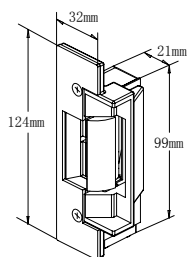

◎ **Spec.:**

Model	Input Voltage	Current	Model	Input Voltage	Current
SSL-240A	24V	150mA	SSL-240B	24V	60mA
DIM.	124 x 44 x 40 mm				

SSL-240
Installation sketch map

<http://www.securitysolutioninc.com>