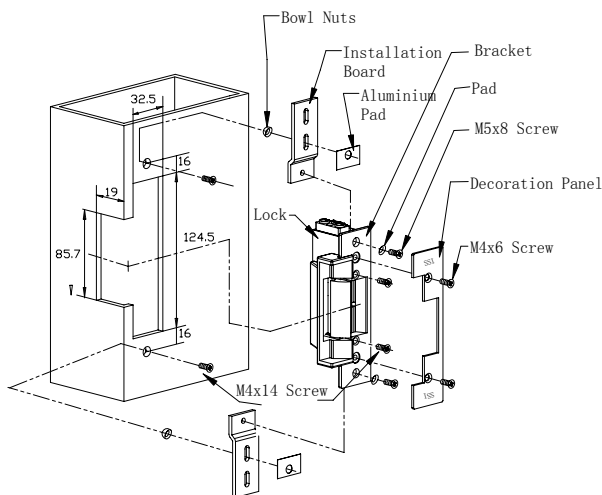

Strikes Lock SSL-240 Series Manual

SSL-240A Fail-Secure

(Door unlocked with power connected)

SSL-240B Fail-Safe

(Door locked with power connected)

◎ **Application Range:** Usually used in electric control door in office buildings or villas, and normally work together with decoration locks and access control system.

◎ **Feature:** Long-distance control; low consumption and safe; No difference for it's left or right in installation. Clarify by it's unlock mode: Fail-Secure (Door unlocked with power connected) and Fail-Safe (Door locked with power connected).

◎ **Spec.:**

Model	Input Voltage	Current	Model	Input Voltage	Current
SSL-240A	24V	150mA	SSL-240B	24V	60mA
DIM.	124 x 44 x 40 mm				

SSL-240
Installation sketch map

<http://www.securitysolutioninc.com>